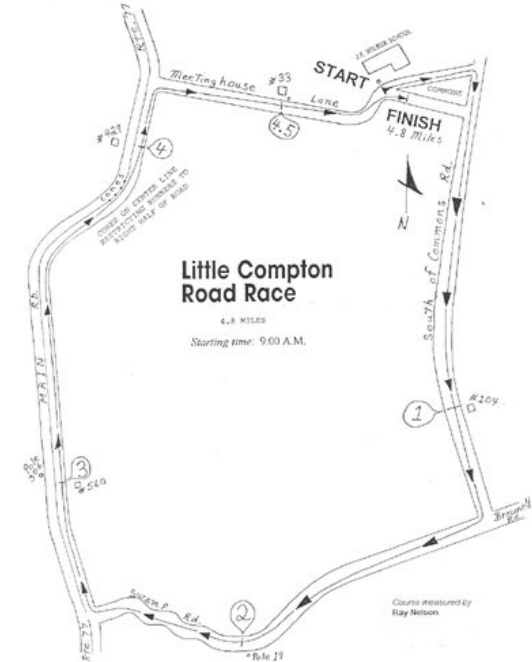

ALONG WITH

**17th PIKE'S PEAK
KIDS RACES**

8:30 am START

Come for the race - stay for the day!

THE ROAD RACE STARTS PROMPTLY AT 9:30 A.M. ON THE LITTLE COMPTON COMMONS. REGISTRATION IS AT THE WILBUR and McMAHON SCHOOL GYM. PLEASE BE EARLY AND DON'T DILLY-DALLY ON THE WAY!

THE 4.8 MILE RACE COURSE IS BICYCLE CALIBRATED BY RAY NELSON.

DIRECTIONS

For directions to the Wilbur-McMahon School at the Little Compton Commons, visit the race web site at:

<http://www.littlecomptonroadrace.org/>

The Pike's Peak Races:

Registration for the kids races will be open from 7:30 a.m. to 8:15 a.m. Kids should assemble outside the school and be ready to be called for their event. Separate races will be held for ages 4-6, 7-9 and 10-12. Ribbons and ice cream certificates will be distributed to all finishers after the race.

The 31st
**LITTLE COMPTON
ROAD RACE**
"A TIMELESS SUMMER TRADITION"

- Saturday, July 9, 2011
- 4.8 MILE ROAD RACE AT 9:30 AM
 - PIKE'S PEAK KIDS RACES AT 8:30
 - SHIRTS, FOOD, MUSIC & PRIZES
 - FOR ALL 4.8 MILE FINISHERS
 - COUNTRY CHURCH FAIR ALL DAY